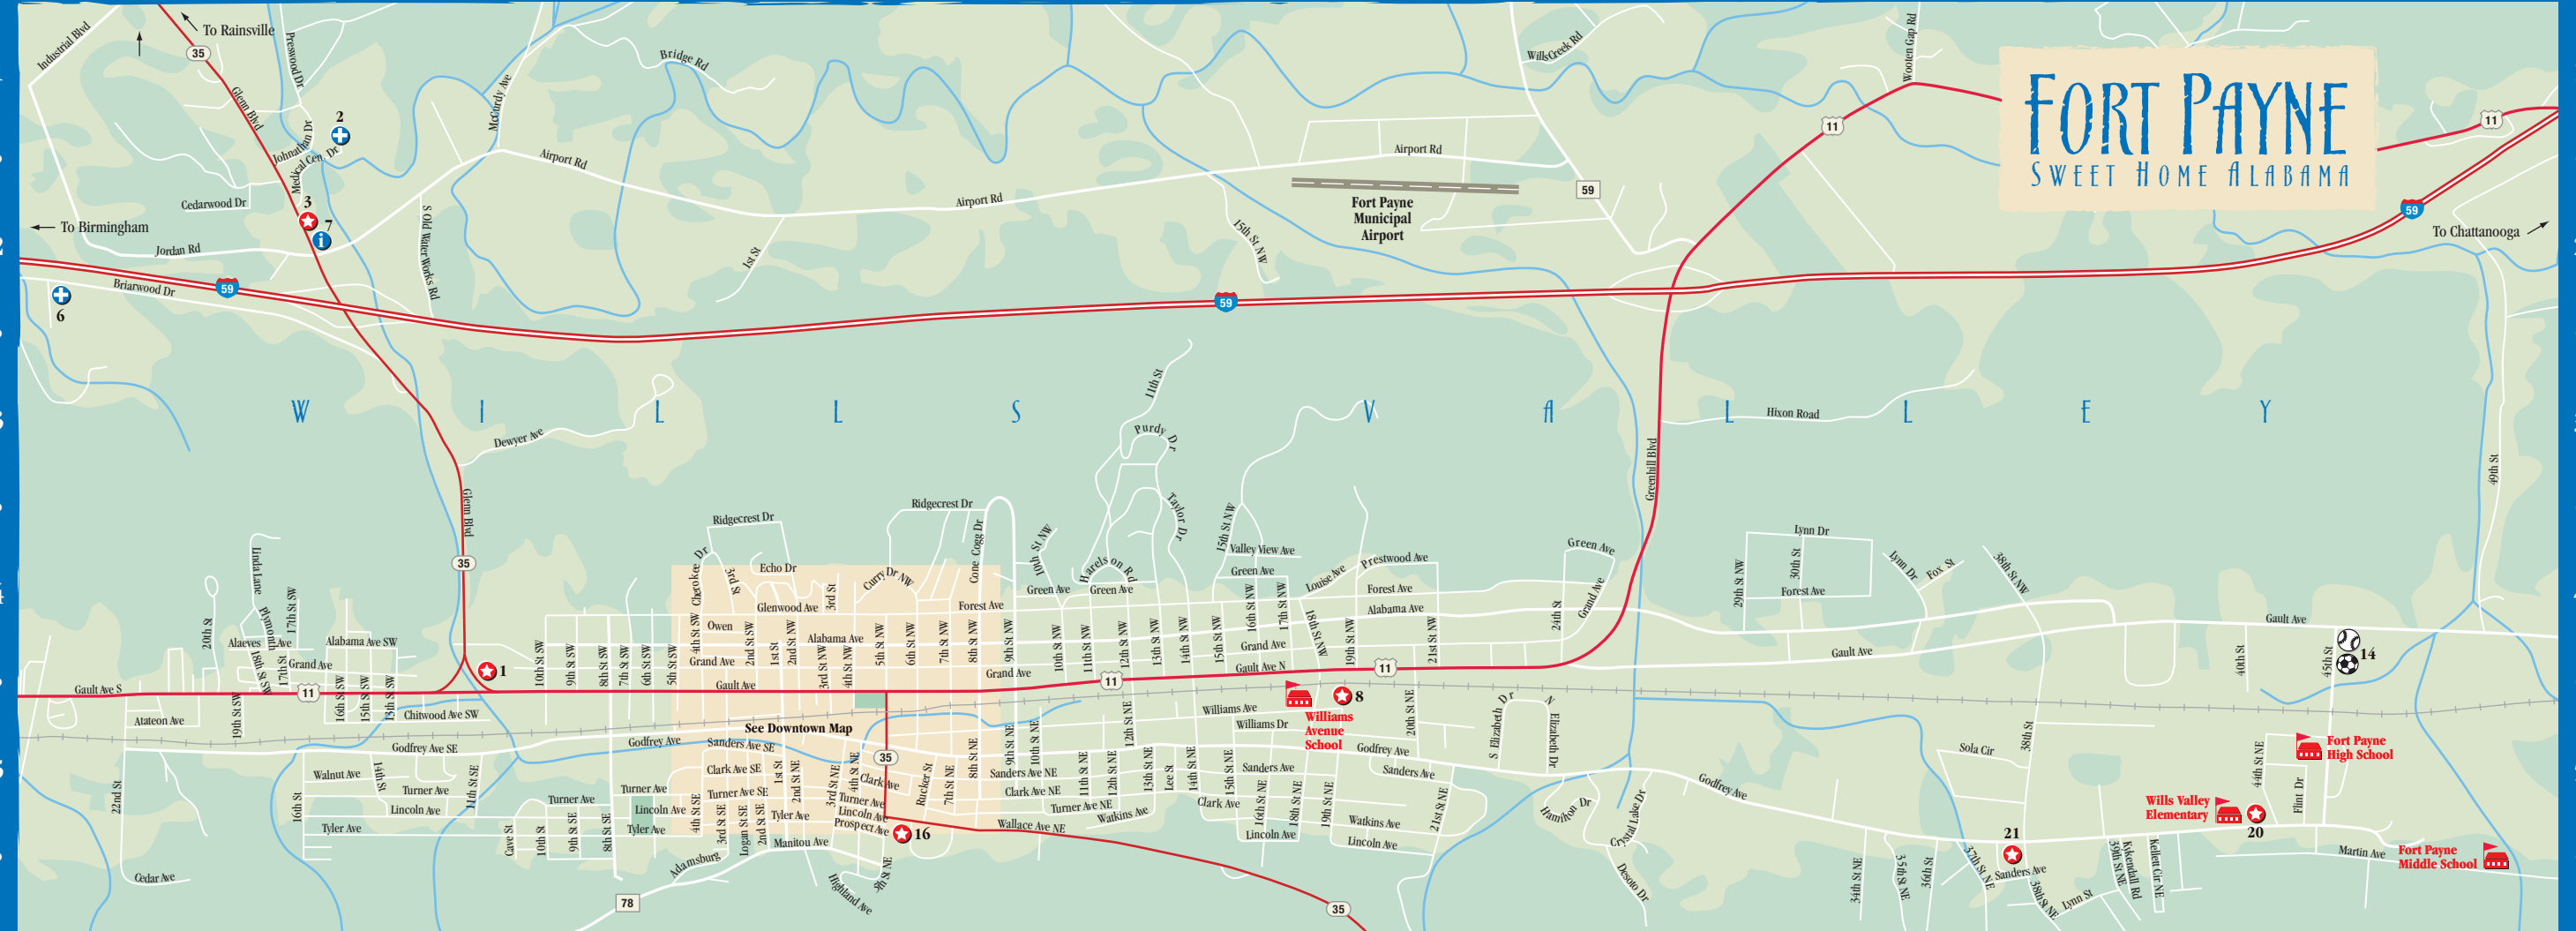

FORT PAYNE

SWEET HOME ALABAMA

ATTRACTIONS

- 1 Alabama Fan Club & Museum
- 2 Baptist Medical Center
- 3 Bengie Rt. Trail of Tears Historic Marker
- 4 Big Mill Antique Mall
- 5 Big Mill Landmark
- 6 DeKalb County Health Department
- 7 DeKalb County Tourist Association
- 8 DeKalb County VFW Fairgrounds
- 9 DeSoto State Park
- 10 Fort Payne Chamber of Commerce
- 11 Fort Payne Depot Museum
- 12 Fort Payne Hosiery Museum
- 13 Fort Payne Opera House
- 14 Fort Payne Sports Complex
- 15 Fort Payne Union Park & Historical Markers
- 16 Hawkins Springs (Manitou Springs)
- 17 Little River Canyon National Preserve
- 18 Original Fort in Fort Payne

- 19 Trail of Tears Historic Marker
- 20 Wills Valley Recreation Department
- 21 Willstown Mission

INFORMATION

Fort Payne Chamber of Commerce:
300 Gault Ave. N (256) 845-2741

DeKalb County Tourist Association:
1503 Glenn Blvd. SW (888) 805-4740, (256) 845-3957

MAP LEGEND

- Attraction
- Information
- Library
- Post Office